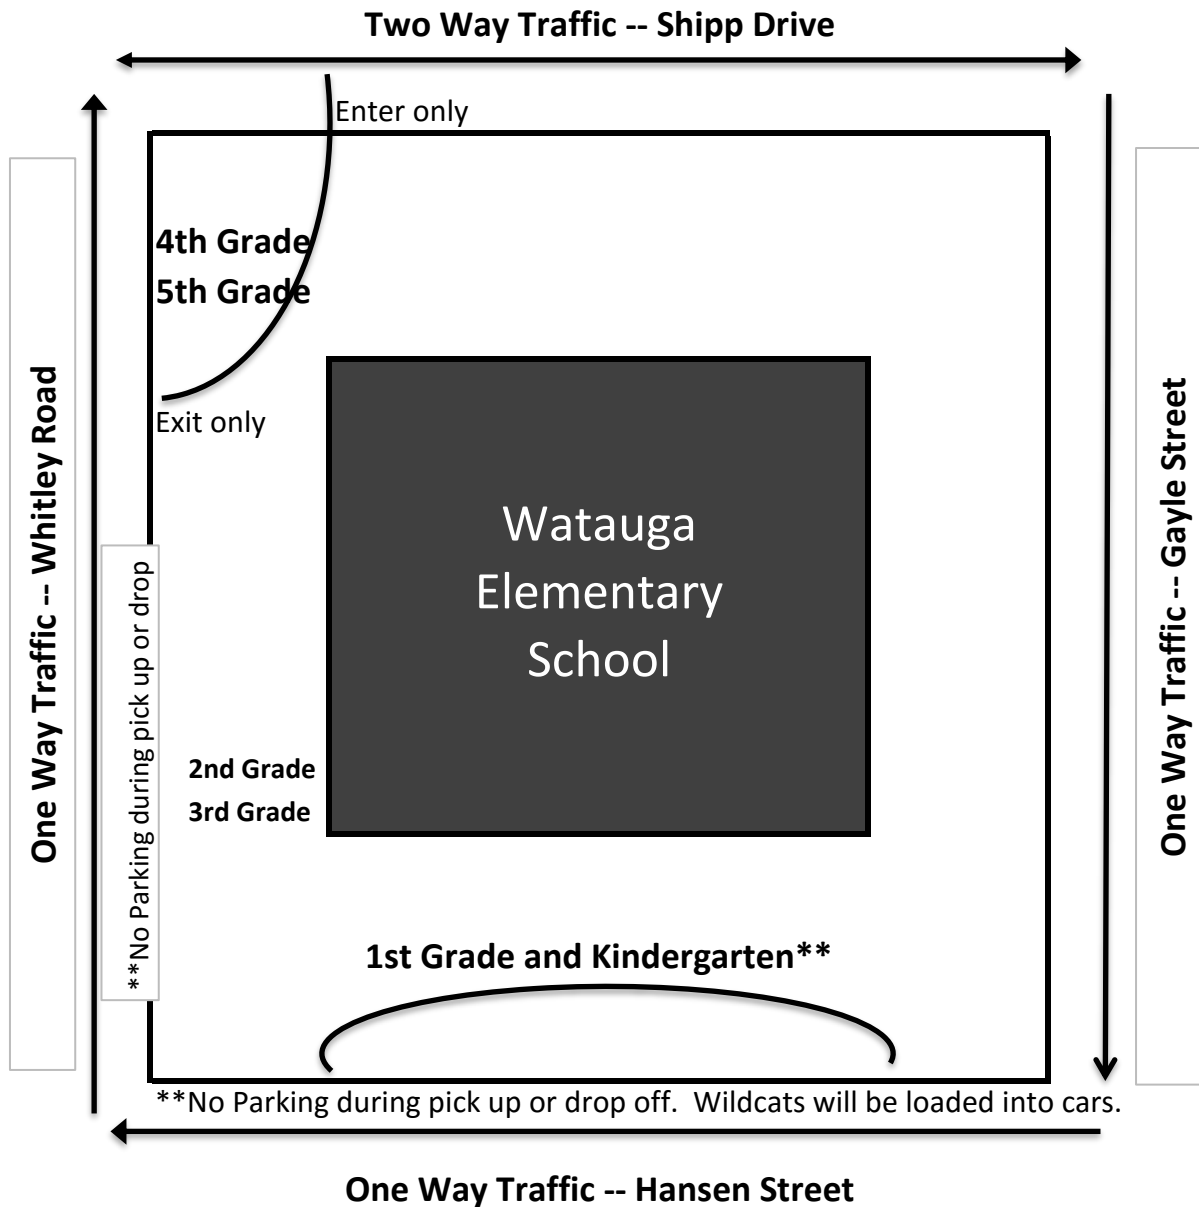

Watauga Elementary Dismissal Map

- All students enter through the front doors each morning. The only exceptions are students who ride the bus and students reporting for CORE Leadership duty.
- At dismissal, you may park only along the curb on Gayle or any of the side streets that shoot off of Whitley.
- We will load & unload kids in/from cars. Please refrain from getting out of your car.
- Oldest children are to wait with/at the youngest sibling's pick-up location.
- Walkers and bike riders are expected to leave the property as soon as possible and may be escorted to the corner by an adult.
- If you can, please do not turn right onto Whitley from Hansen. It clogs up the 2nd & 3rd grade pick up line and makes it difficult for 4th & 5th grade parents to exit. Please consider making a quick left and using the other portion of Hansen to get to Maurie. Maurie can take you to several of the other streets you were trying to get to.